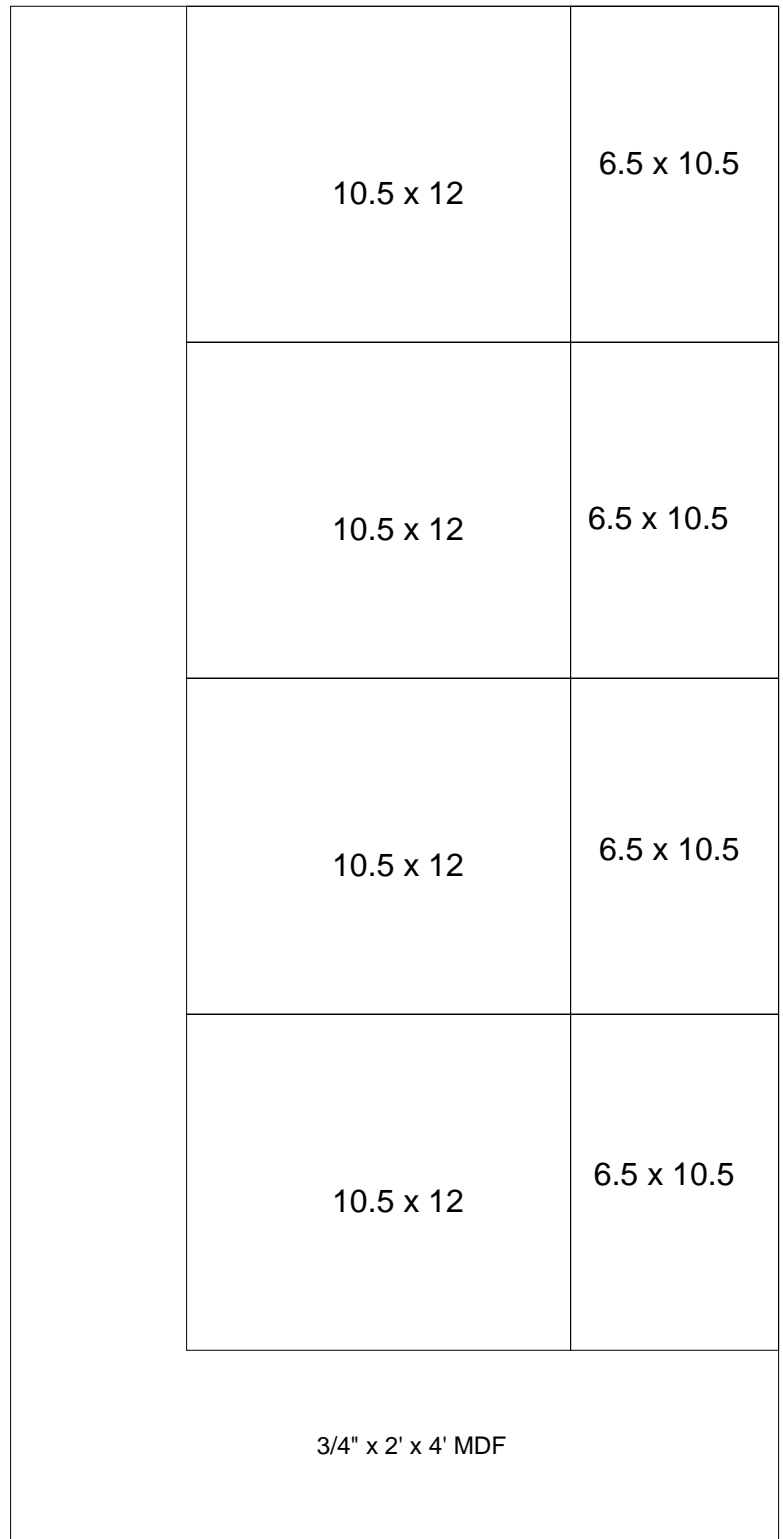

# SDS Labs Seas Bookshelf September 2003

11.4 liters

P17REX - 27TFFC

6.5" Passive Radiator (10g added mass)

Front and Back

Internal Braces

3/4" Baltic Birch

8 x 12

8 x 12

8 x 12

8 x 12

3/4" x 2' x 4' MDF