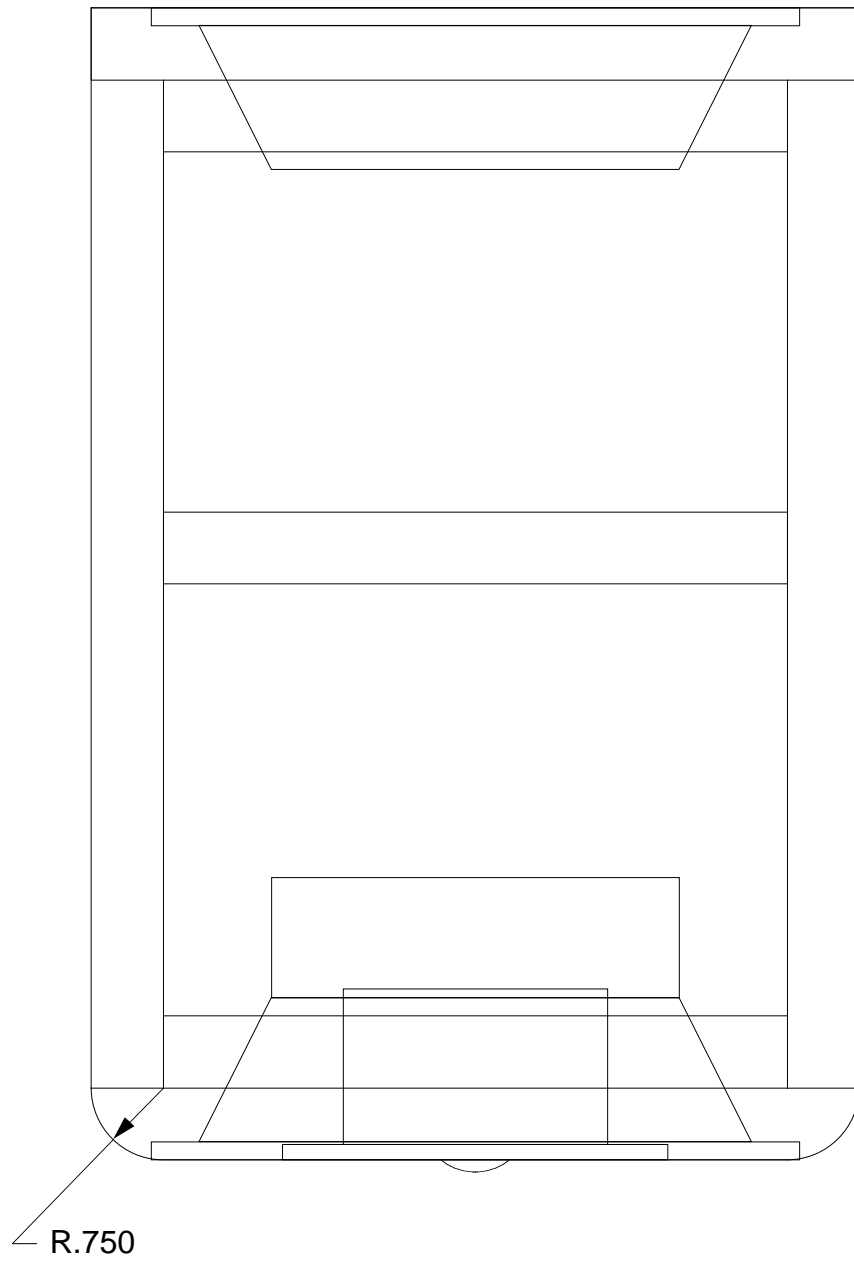

# SDS Labs Seas Bookshelf September 2003

11.4 liters

P17REX - 27TFFC

6.5" Passive Radiator (10g added mass)

Front and Back

Internal Braces

3/4" Baltic Birch

8 x 12

8 x 12

8 x 12

8 x 12

3/4" x 2' x 4' MDF