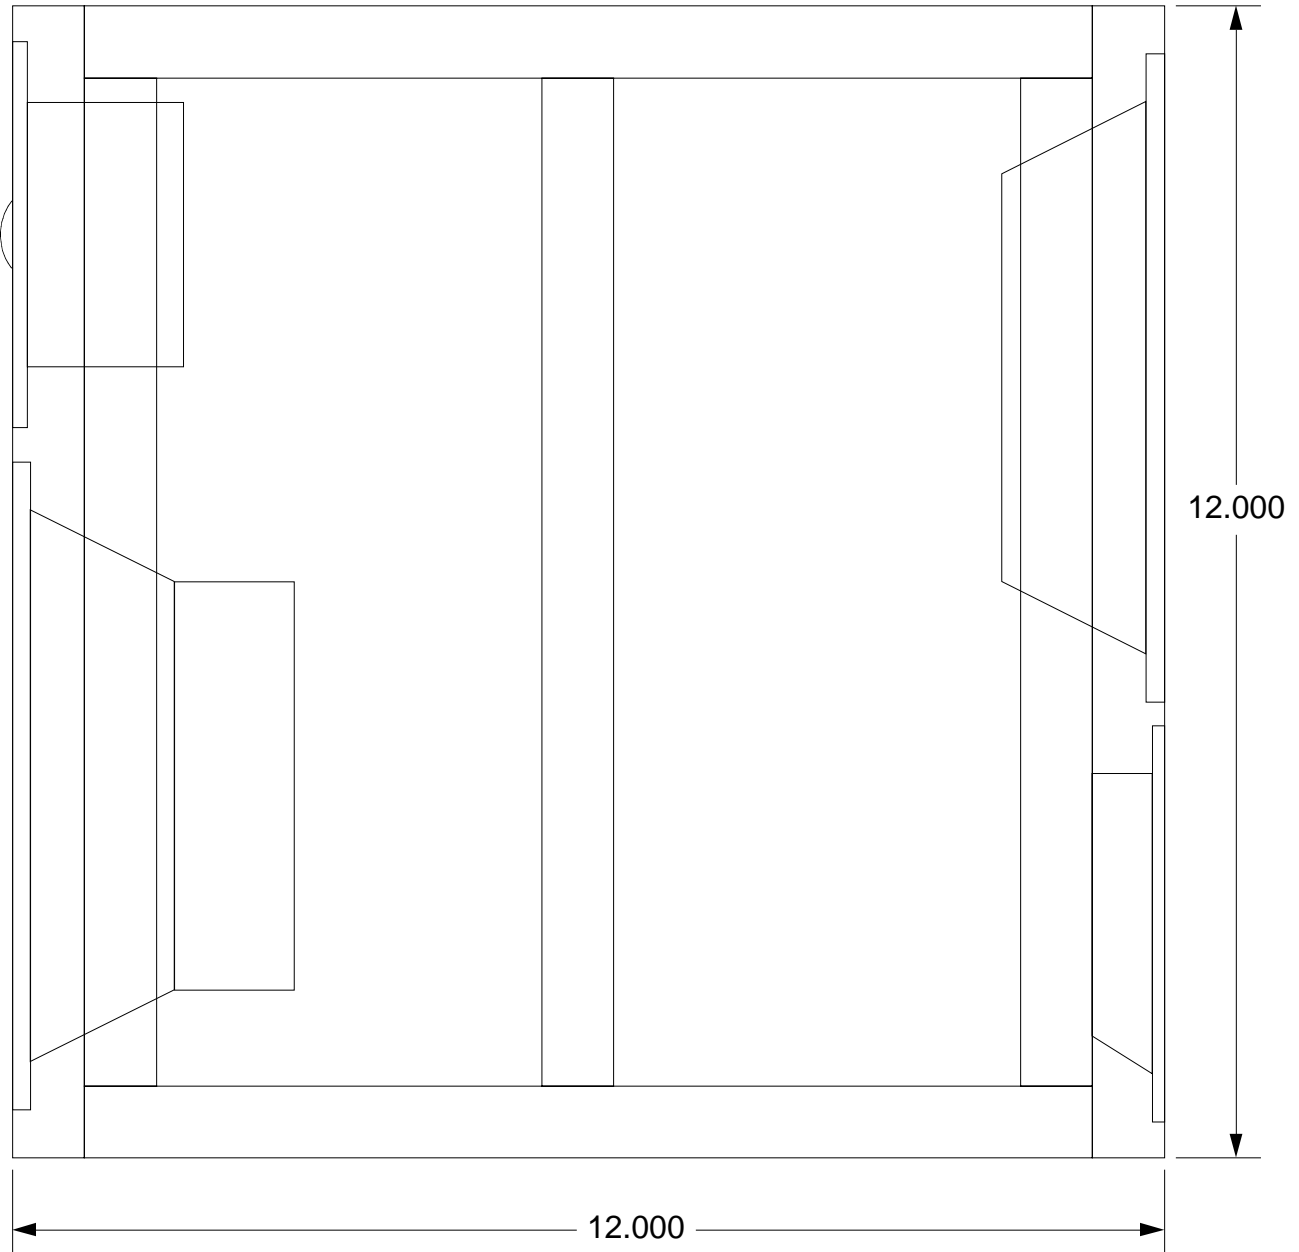

# SDS Labs Seas Bookshelf September 2003

11.4 liters

P17REX - 27TFFC

6.5" Passive Radiator (10g added mass)

Front and Back

Internal Braces

3/4" Baltic Birch

8 x 12

8 x 12

8 x 12

8 x 12

3/4" x 2' x 4' MDF