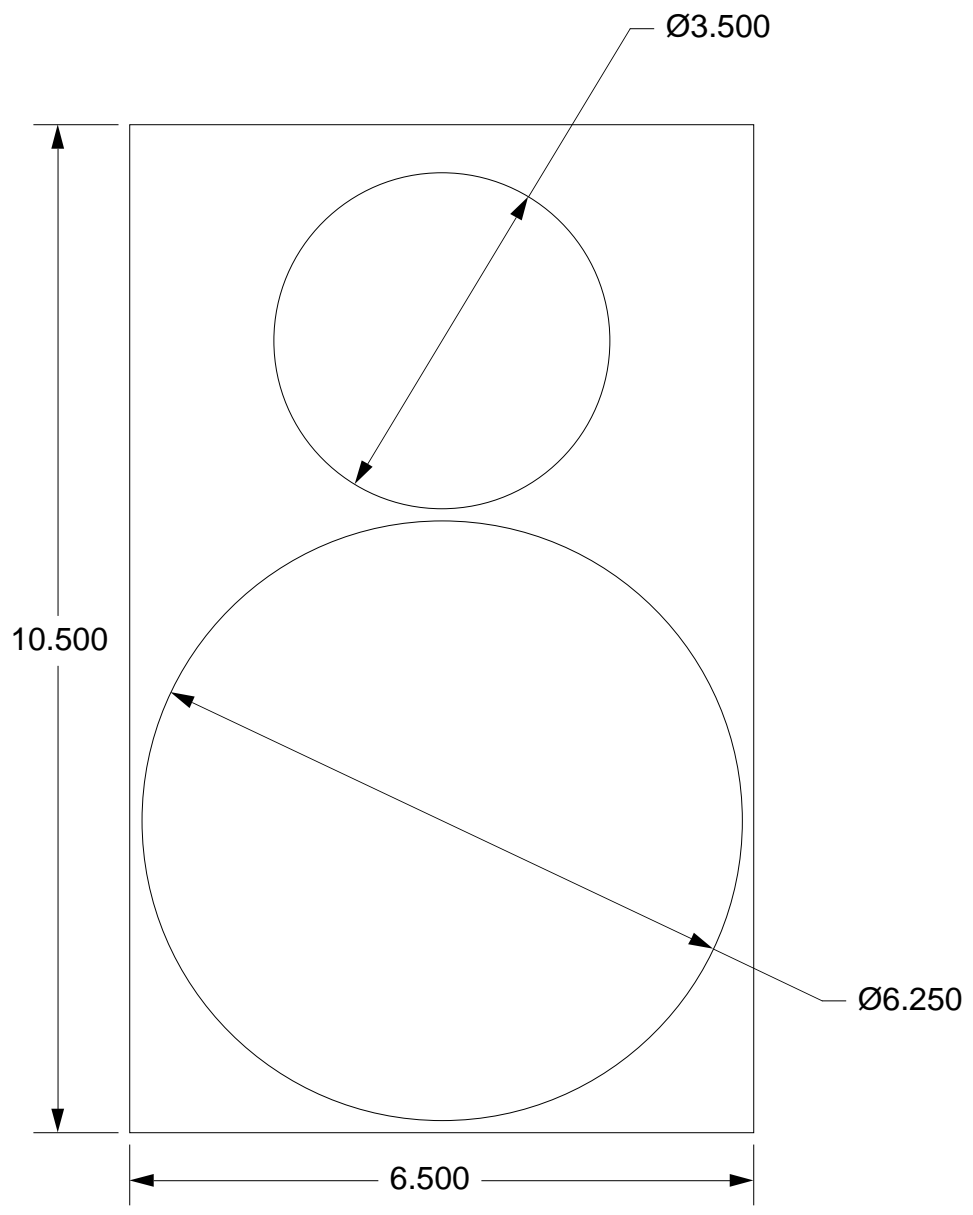

# SDS Labs Seas Bookshelf September 2003

11.4 liters

P17REX - 27TFFC

6.5" Passive Radiator (10g added mass)

Front and Back

Internal Braces

3/4" Baltic Birch

8 x 12

8 x 12

8 x 12

8 x 12

3/4" x 2' x 4' MDF