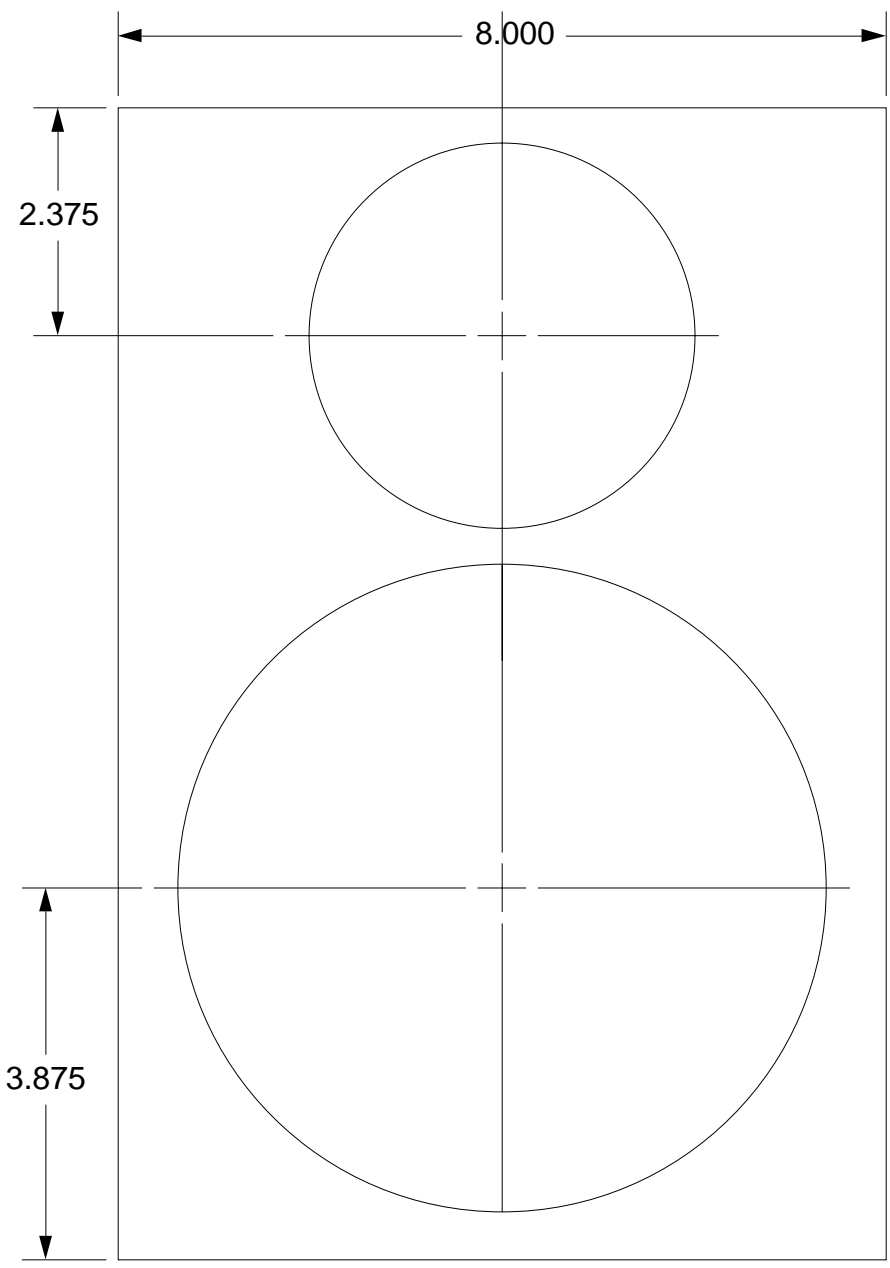

# SDS Labs Seas Bookshelf September 2003

11.4 liters

P17REX - 27TFFC

6.5" Passive Radiator (10g added mass)

Front and Back

Internal Braces

3/4" Baltic Birch

8 x 12

8 x 12

8 x 12

8 x 12

3/4" x 2' x 4' MDF